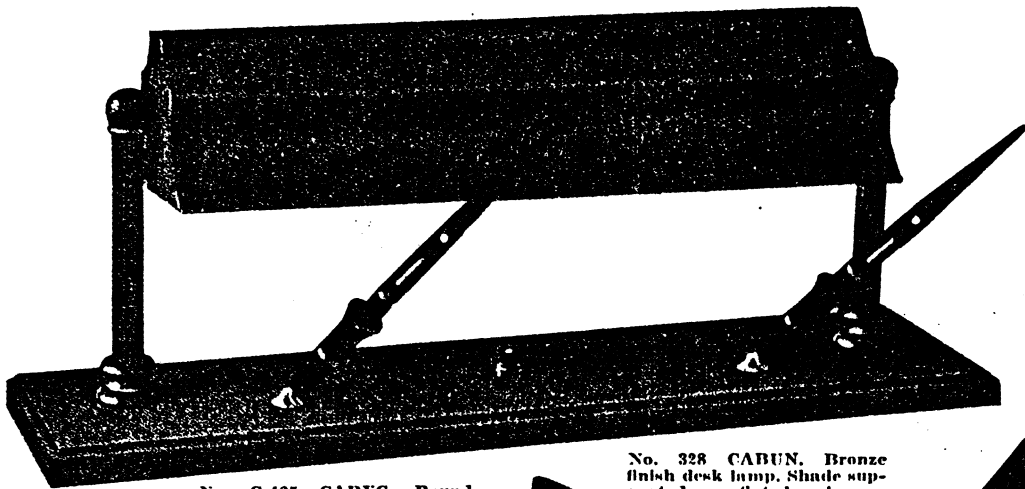

No. D-151 CABUK. Double green Argentine onyx base, two corners rounded with cylindrical antique gold feet. Size 8"x1"x1" high. D-151 with two No. 74D Pens, $28.00. No. E-153 CABOK. Same as above but single. E-153 with No. 74D Pen, $10.00.

No. E-133 CABIF. Single lead mirror glass base with scoop and groove. Oval. Size 10"x5 1/2"x1" high. E-133 with No. 5D-X Desk Pen, $15.00.

No. C-125 CABYC. Round black bakelite disc on gold plate with rope effect on the bottom and a plain gold disc on top. Size 3 1/2" diameter x 3/4". C-125 with No. 74D Desk Pen, $12.00.